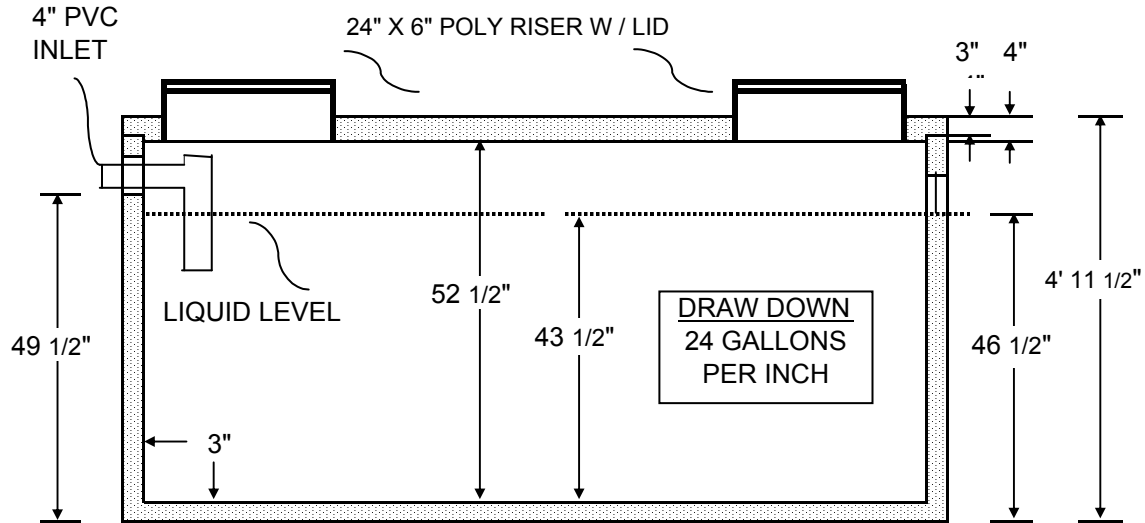

TOP VIEW

1000 GALLON SINGLE
COMPARTMENT

TANK SIZE

8' 5" LONG
5' 8" WIDE
4' 11 1/2" HIGH

HOLE SIZE

10' 6" LONG
8' WIDE
6' DEEP

P.O. Box 343
1175 East Third Street
Colville, WA 99114
(509) 684-2534