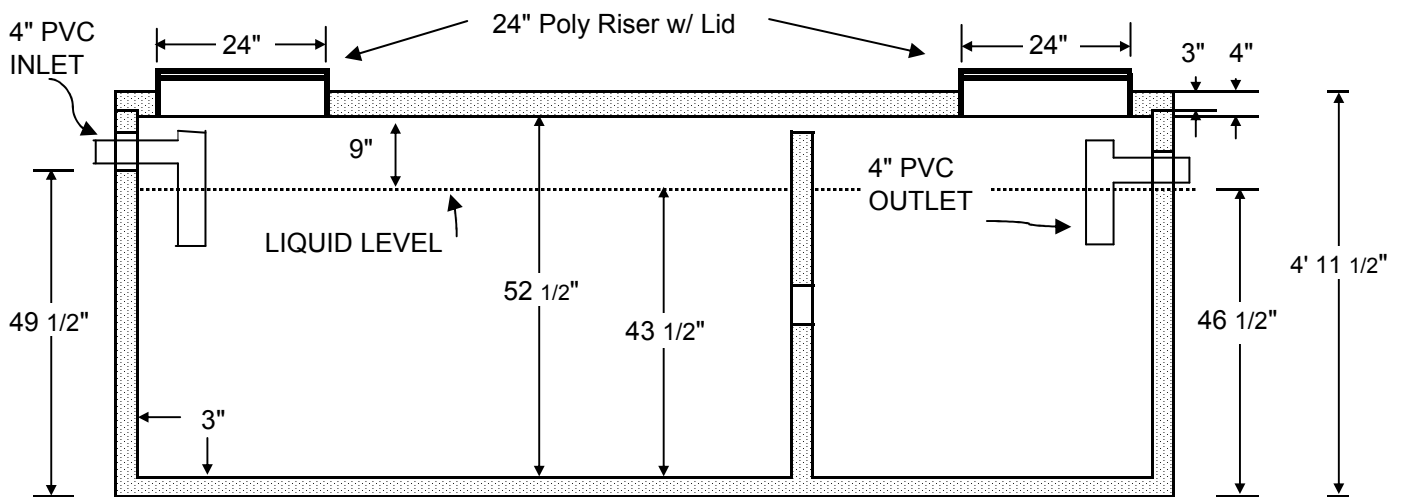

## 1500 GALLON SEPTIC

**TANK SIZE**

12' 6" LONG  
5' 8" WIDE  
4' 11" HIGH

**HOLE SIZE**

14' 6" LONG  
8' WIDE  
6' DEEP

P.O. Box 343  
1175 East Third Street  
Colville, WA 99114  
(509) 684-2534